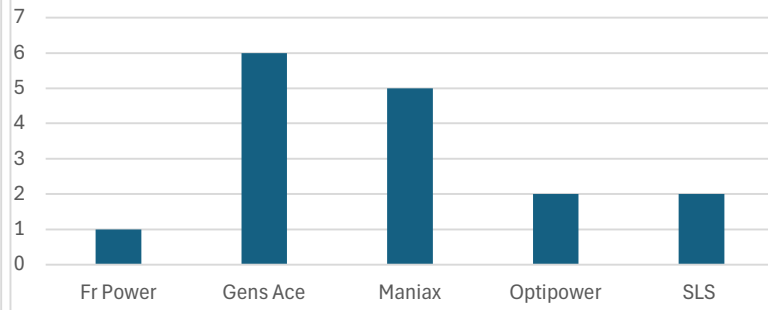

F3N Statistics EC 2024 Denmark

ESC

Lipo

mAh

FBL

Swash Servo

Tail Servo

Main Rotorblades