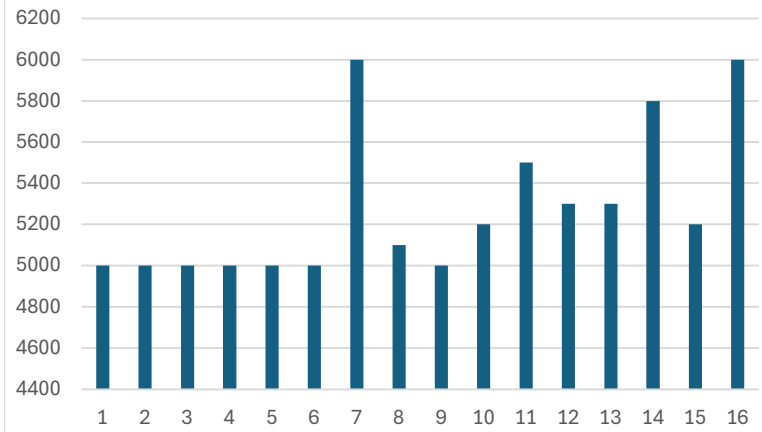

F3N Statistics EC 2024 Denmark

ESC

Lipo

mAh

FBL

Swash Servo

Tail Servo

Main Rotorblades