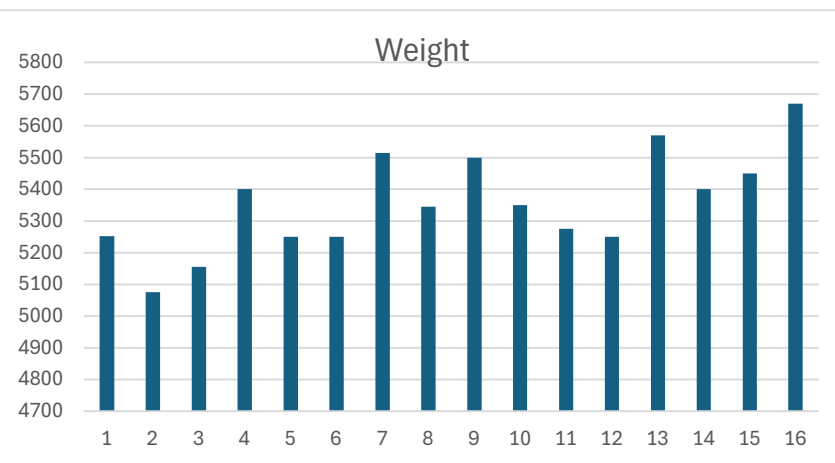

F3N Statistics EC 2024 Denmark