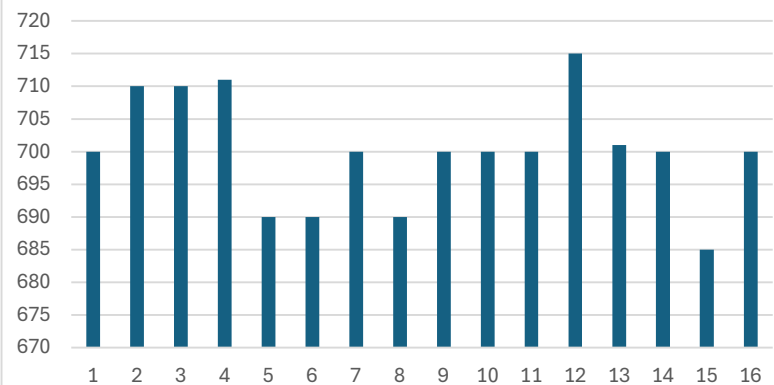

Length of main Rotorblades