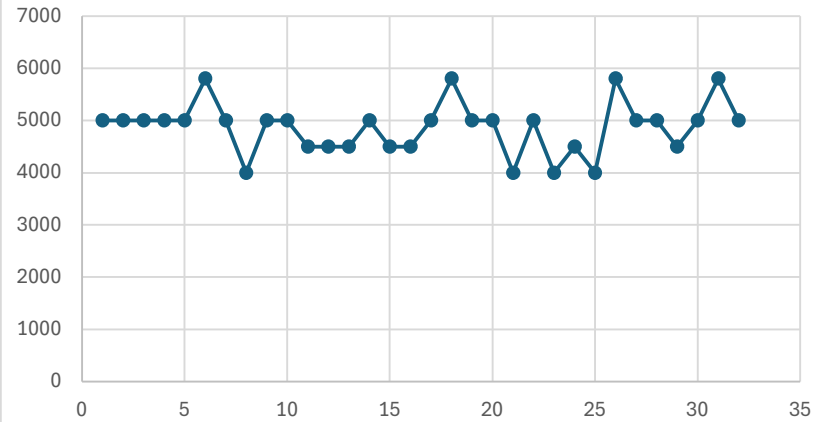

Brand of Swash Servo

mAh