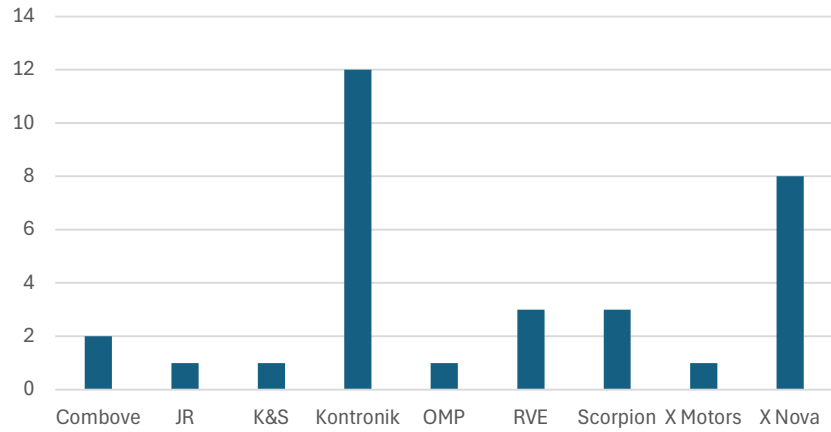

Statistics of what equipment people used for EC 2024 in Denmark

Motor Brand

Brand of ESC

Brand of Lipo

mAh

Brand of FBL

Brand of Swash Servo

Brand of Tail Servo