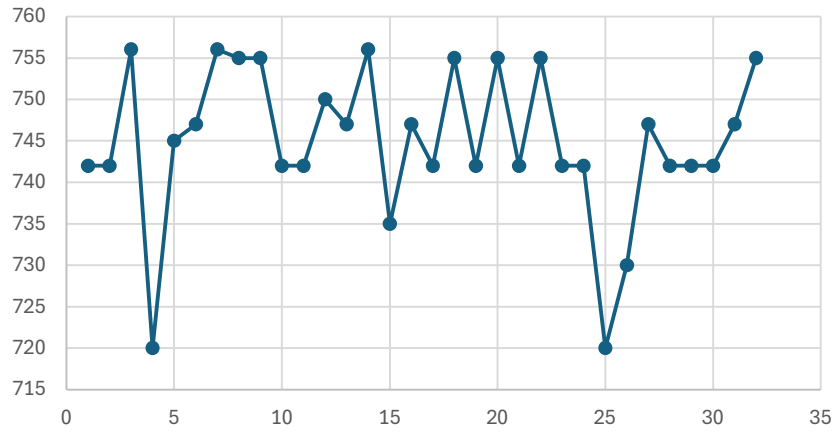

Length of main rotor blade