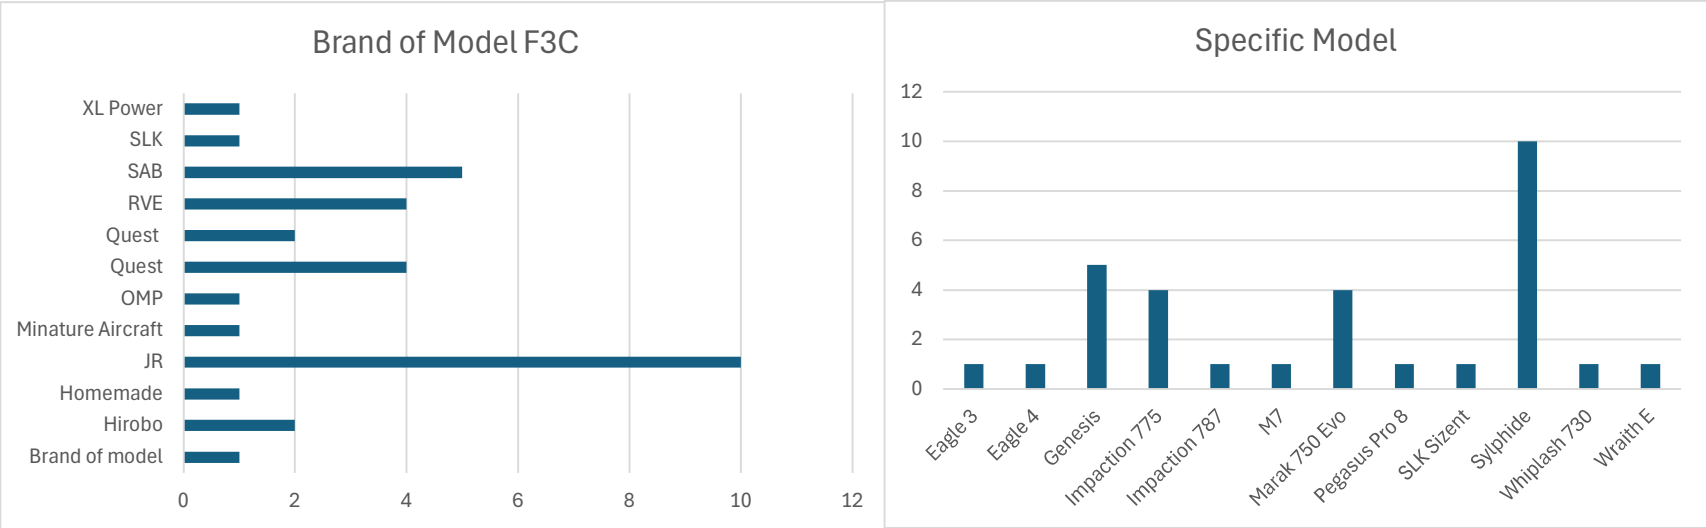

Statistics of what equipment people used for EC 2024 in Denmark

Motor Brand

Brand of ESC

Brand of Lipo

mAh

Brand of FBL

Brand of Swash Servo

Brand of Tail Servo