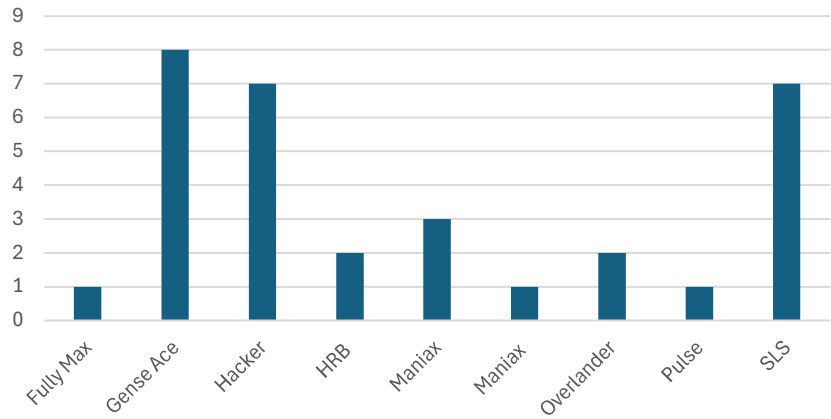

Brand of FBL

Brand of Lipo