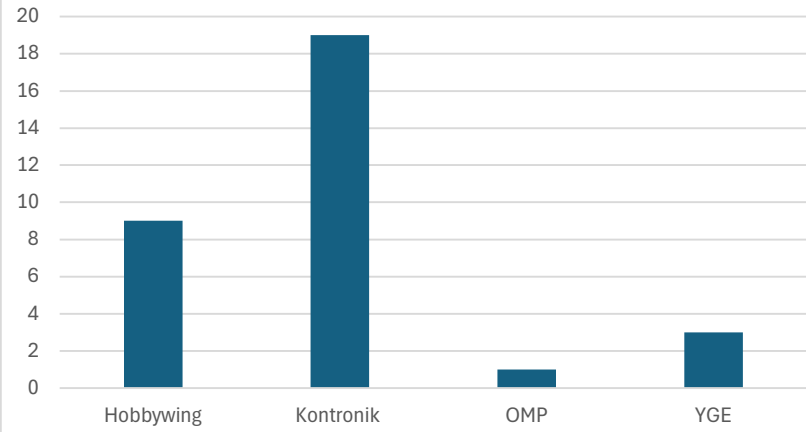

Statistics of what equipment people used for EC 2024 in Denmark

Motor Brand

Brand of ESC

Brand of Lipo

mAh

Brand of FBL

Brand of Swash Servo

Brand of Tail Servo