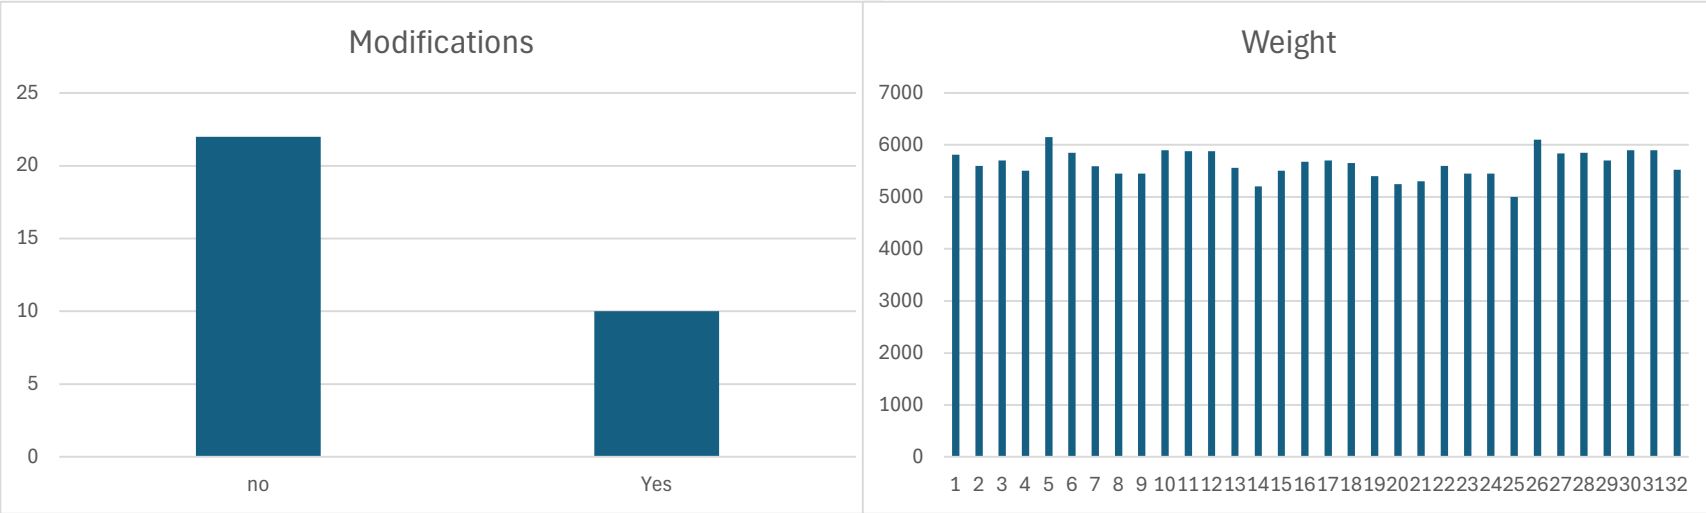

Motor Brand

Brand of ESC

Statistics of what equipment people used for EC 2024 in Denmark